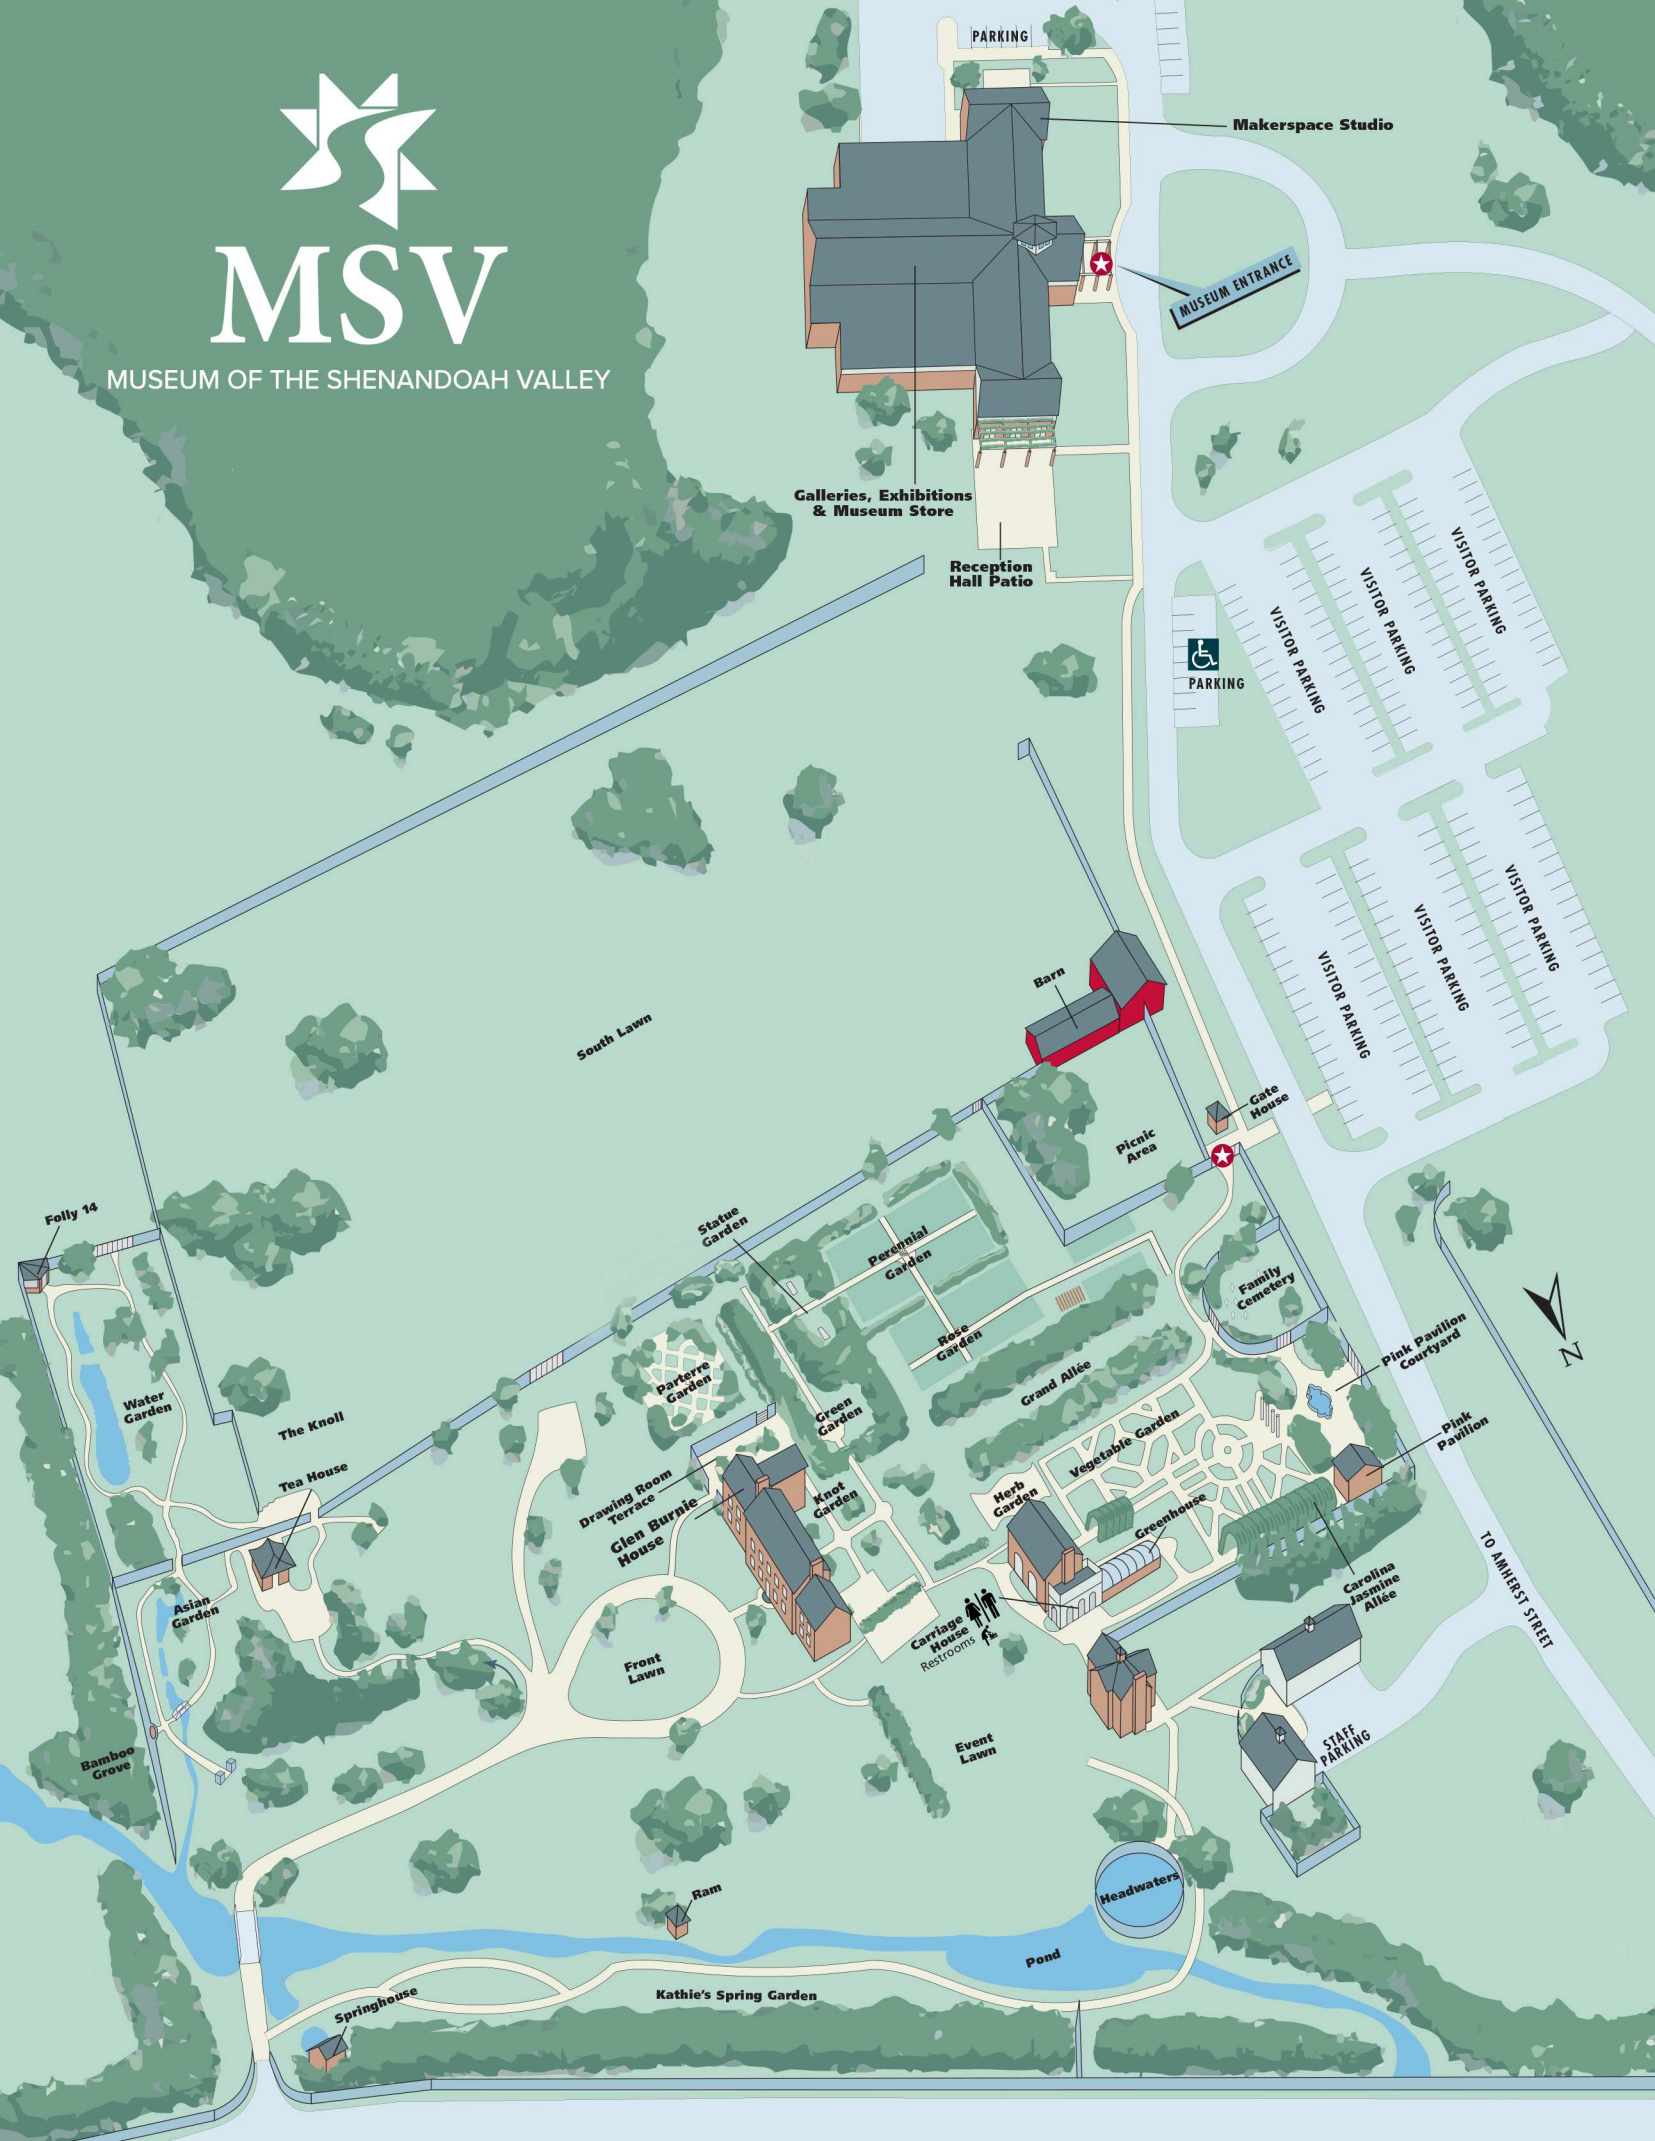

MSV

MUSEUM OF THE SHENANDOAH VALLEY

PARKING

Makerspace Studio

MUSEUM ENTRANCE

Galleries, Exhibitions & Museum Store

Reception Hall Patio

PARKING

VISITOR PARKING

VISITOR PARKING

VISITOR PARKING

VISITOR PARKING

VISITOR PARKING

South Lawn

Barn

Picnic Area

Gate House

Family Cemetery

Pink Pavilion Courtyard

Pink Pavilion

TO AMHERST STREET

Folly 14

Water Garden

The Knoll

Carriage House Restrooms

Event Lawn

Carolina Jasmine Alley

STAFF PARKING

Headwaters

Pond

Kathie's Spring Garden

Springhouse